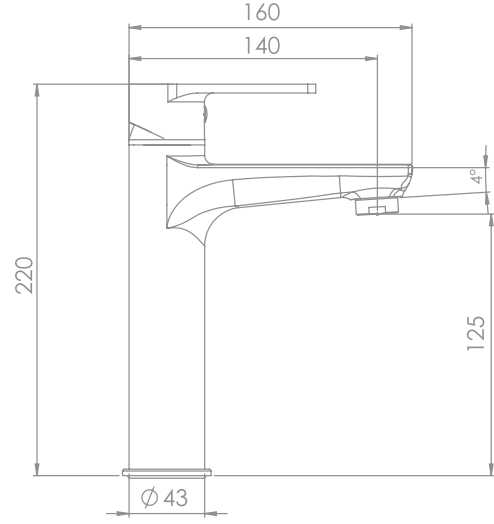

Sessiz Su Akışını
Sağlayan Perlatör
Silent Water Flow
Ensuring Aerator

100%

Pirinç
Brass

Kolay Temizleme
Easy Cleaning

Box Quantity: 12
Koli Adet: 12